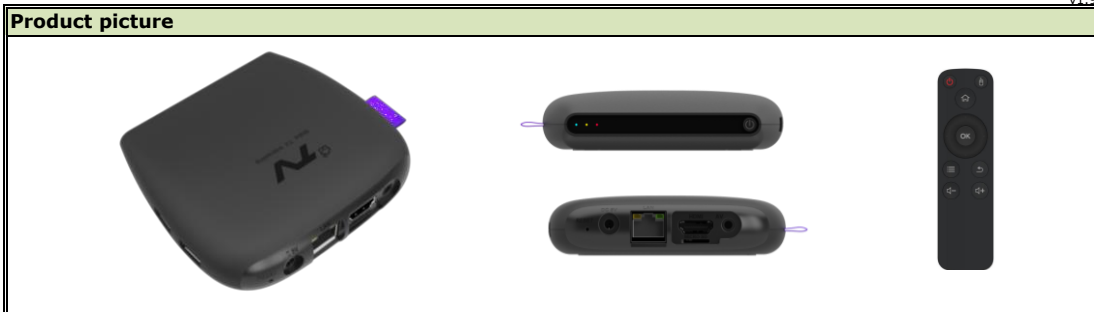

# Quad Core Andriod OTT Box

v1.9

## Product description

It is a quad-core HD Android player box.  
 Android 4.4 operating system  
 H.265 decoding up to 1080P@60fps  
 Support for 3D Blu-ray playback 1080P full HD output

## Other parameters

<b>Input voltage</b>	DC IN 5V/2A
<b>Power consumption</b>	8W Max
<b>Operation temperature</b>	0~40℃
<b>Specifications</b>	<b>Size:</b> 103mm*101mm*26mm <b>Weight:</b> 160g <b>Material:</b> plastic
<b>Proposed accessory</b>	Remote control and Battery, User manual, Power adapter, HDMI cable